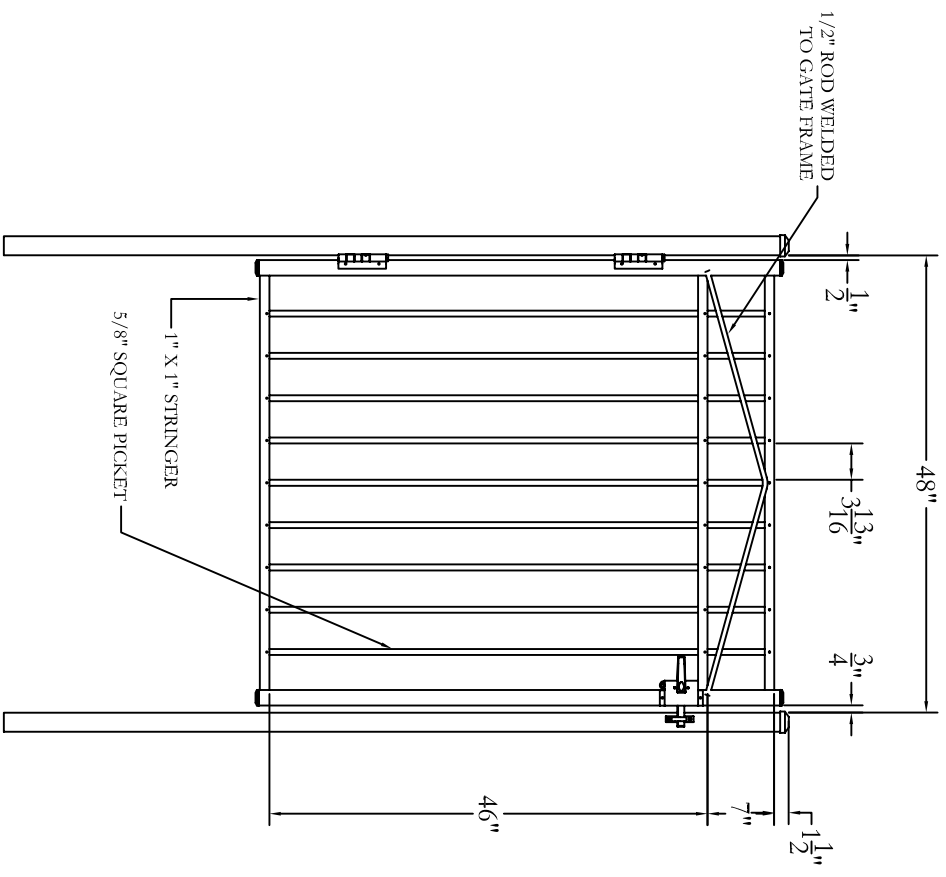

DATE	BY	DESCRIPTION	REVISION	DATE	BY	DESCRIPTION
NC	NC	INITIAL RELEASE				

Jerth
 Manufacturing Co., Inc.
 Philadelphia, PA 19154
 (800) 344-2242

DRAWING:
 RESIDENTIAL GATE
 STYLE #202
 54" HIGH X 48" WIDE

SIZE	DWG NO.	DATE	REV
D	RS54U20248	1-1-05	NC
SCALE			SHEET 1 OF 1

© 2005. This drawing may not be altered or reproduced without the permission of Jerth Manufacturing Co., Inc.