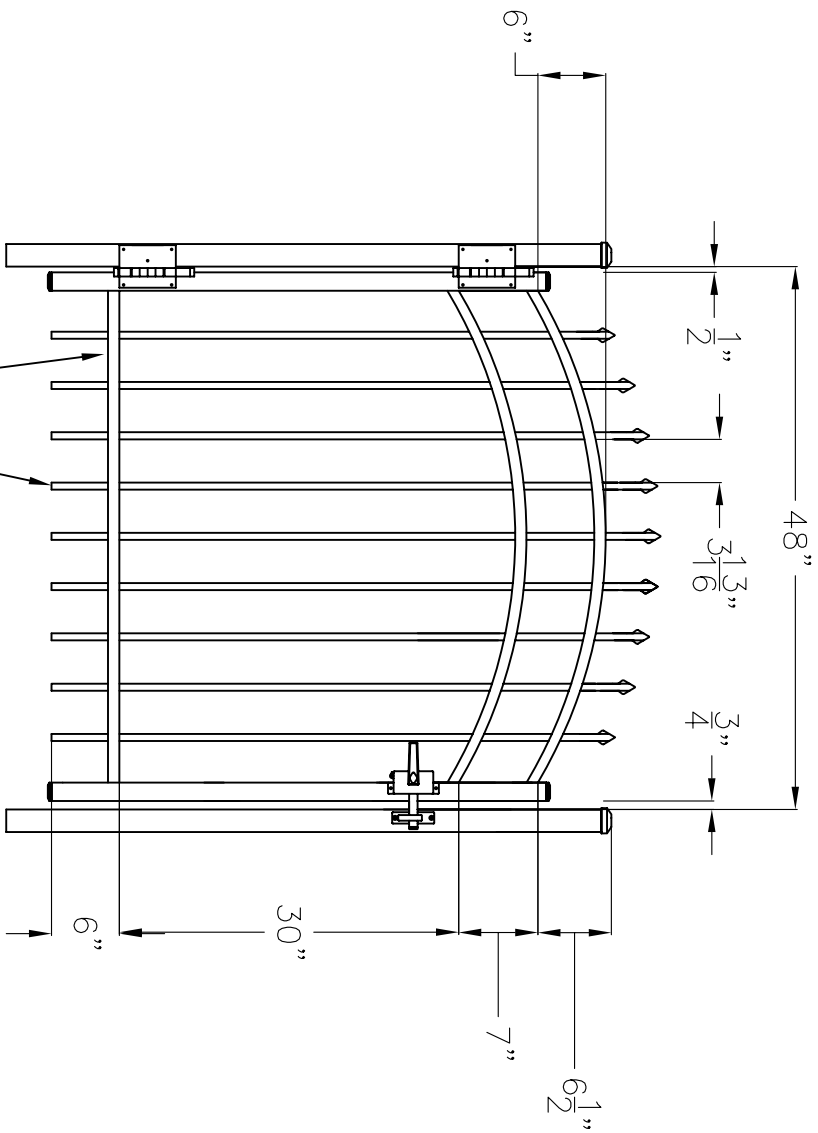

1" X 1-1/2" STRINGER

5/8" SQUARE PICKET

jerrell
Manufacturing Co., Inc.
Philadelphia, PA 19154
(800)344-2242

Residential Accent Gate
Style #101
48" High X 48" Wide

Date: September 2004
Copyright 2004
No part of this drawing
may be reproduced
without permission of
Jerrell Manufacturing Co., Inc.
Drawing No. RS48U10148