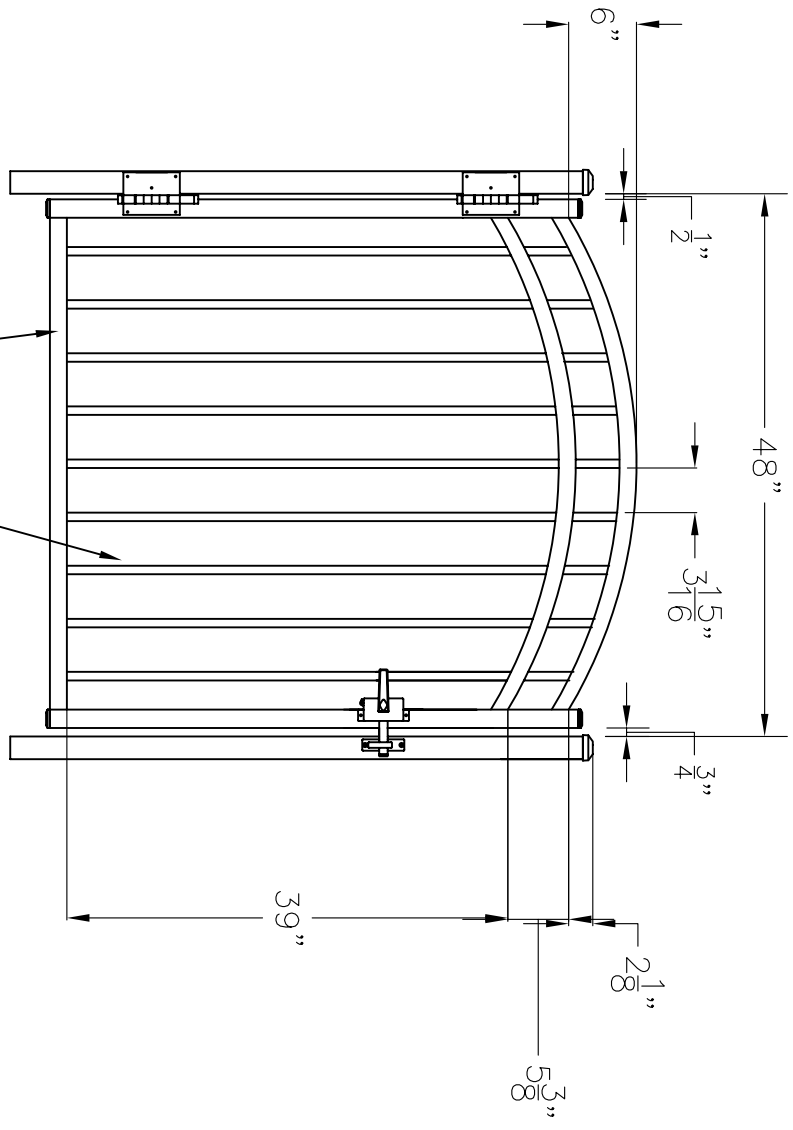

1-1/2" X 1-1/2" STRINGER

3/4" SQUARE PICKET

Jeffery
 Manufacturing Co., Inc.
 Philadelphia, PA 19154
 (800)344-2242

POOL ACCENT GATE
STYLE WINDSOR
48" HIGH X 48" WIDE

WIN48U48

Date September 2004
 Copyright 2004
 No part of this drawing may be reproduced without permission of Jeffery Manufacturing Co., Inc.
 Drawing No.