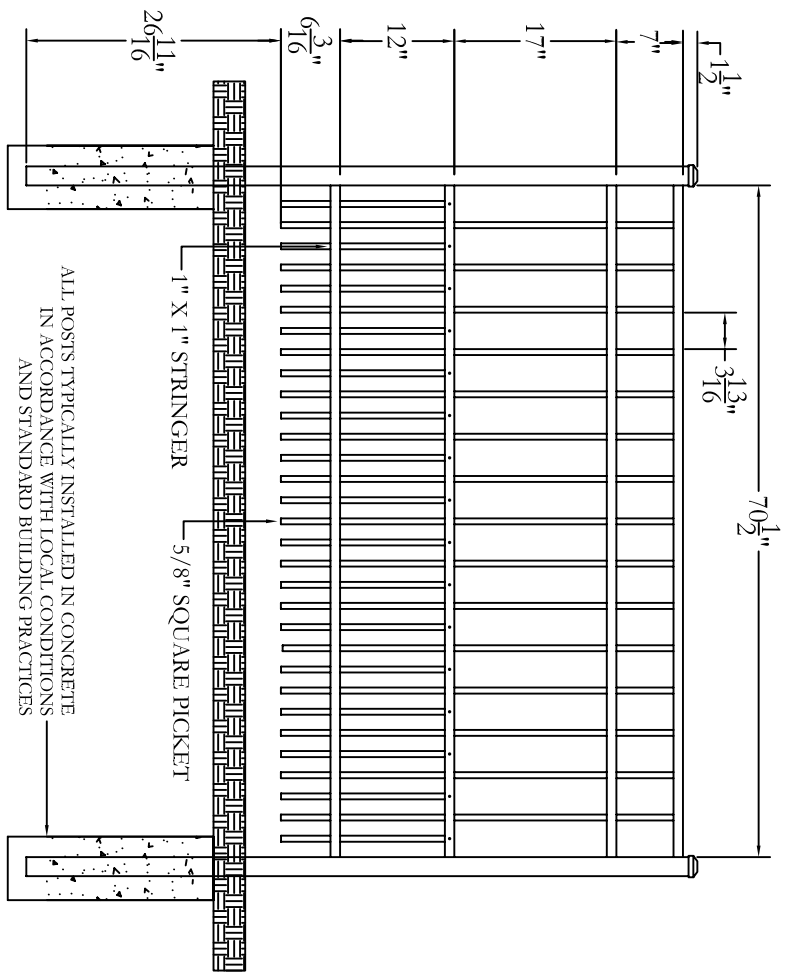

DATE	REV	DESCRIPTION	DATE	APPROVED
-	NC	INITIAL RELEASE	4/15/2013	TSD

DRAWING:
RESIDENTIAL PUPPY FENCE
STYLE #202 - 42" HEIGHT

Gowth
 Manufacturing Co., Inc.
 Philadelphia, PA 19154
 (800)344-2242

SIZE	DWG NO.	REV
D	RS42UPUPSN	NC
SCALE	DATE	SHEET
	04-15-13	1 OF 1