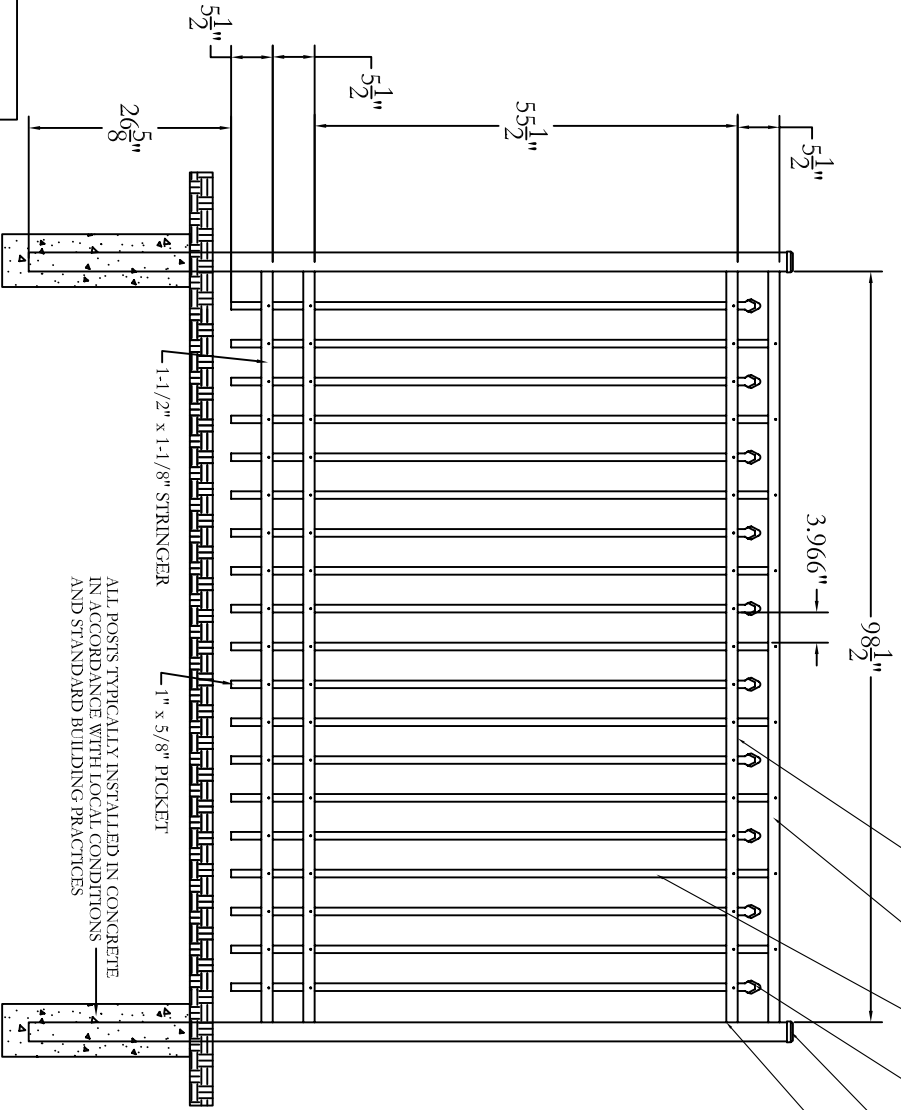

8

7

6

5

4

3

2

1

FENCE PARTS

Name	Qty	Item
100-1/2" - 19 HOLE AERO STRINGER	3	1
2-1/2" POST	2	2
2-1/2" ALUMINUM POST CAP	2	3
100-1/2" - 9 HOLE AERO HEADER	1	4
AERO ELBA PICKET	9	5
AERO DORIA PICKET	10	6

© 2005. This drawing may not be altered or reproduced without the permission of Jerich Manufacturing Co., Inc.

DATE	BY	DESCRIPTION	DATE	APPROVED
—	NC	INITIAL RELEASE	04/18/14	DSB

Jerich
 Manufacturing Co., Inc.
 Philadelphia, PA 19154
 (800) 344-2242

DRAWING:
AERO FENCE
DORIA - 72" HEIGHT

SIZE	DWG NO.	REV
D	AE72UDSN	NC
SCALE	DATE	SHEET
	04/18/14	1 OF 1