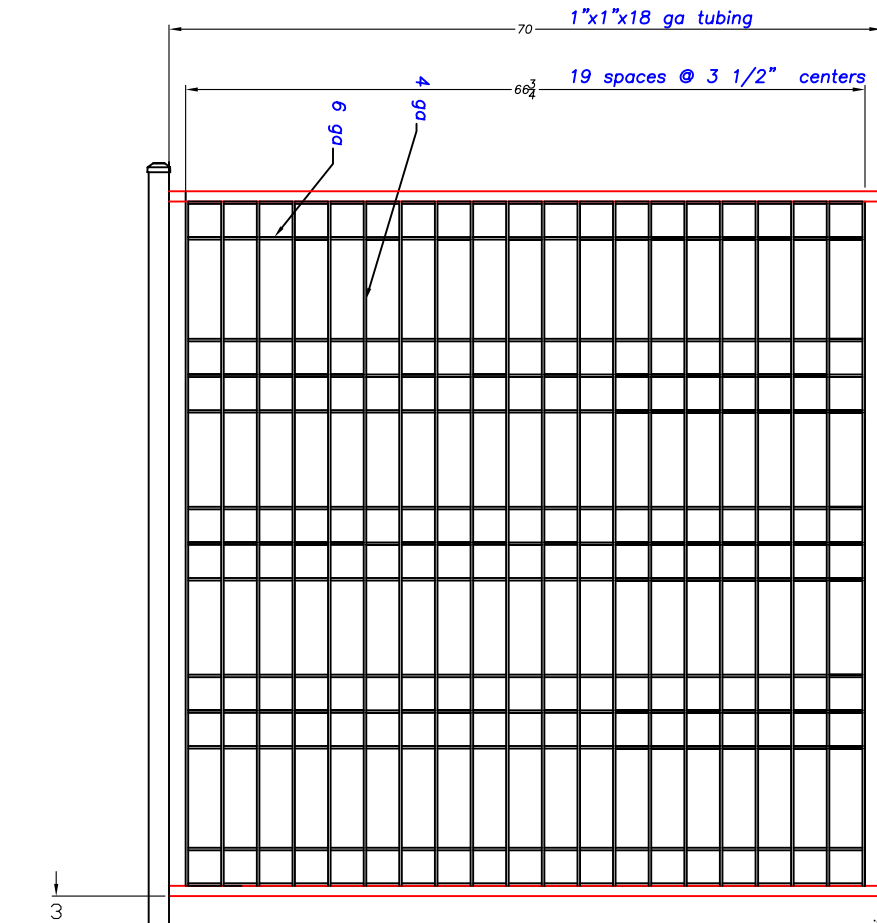

Drawing
**JERITH RESIDENTIAL STRENGTH
 ORNAMENTAL STEEL FENCE
 # GAUGE- 60" HEIGHT**

Date 1 JANUARY 2005 Drawing No. **JER6064**
 Copyright 2005
 This drawing
 may not be altered
 without the permission of
 Jerith Manufacturing Co., Inc.