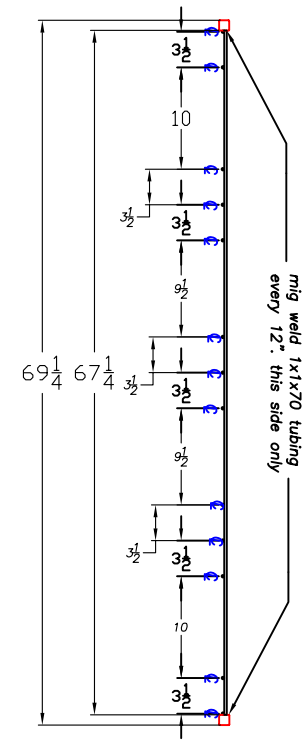

Drawing
**JERITH RESIDENTIAL STRENGTH
 ORNAMENTAL STEEL FENCE
 # GAUGE- 60" HEIGHT**

Date 1 JANUARY 2005 Drawing No. **JER6064**
 Copyright 2005
 This drawing
 may not be altered
 without the permission of
 Jerith Manufacturing Co., Inc.

7'9" Res.
(8'9" Com.)

ALL POSTS TYPICALLY INSTALLED IN CONCRETE
IN ACCORDANCE WITH LOCAL CONDITIONS
AND STANDARD BUILDING PRACTICES

Jerith[®]
Manufacturing Co., Inc.
14400 McNulty Rd. Philadelphia, PA 19154
Tel: (800)344-2242 Fax: (215) 676-9756