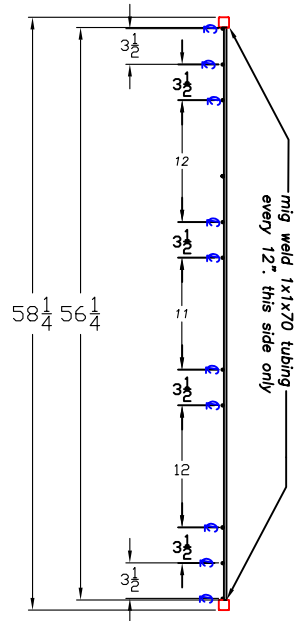

Jerith®
Manufacturing Co., Inc.
14400 McNulty Rd. Philadelphia, PA 19154
Tel: (800)344-2242 Fax: (215) 676-9756

Drawing
**JERITH RESIDENTIAL STRENGTH
ORNAMENTAL STEEL FENCE
GAUGE- 60" HEIGHT**

Date 1 JANUARY 2005 Drawing No. **JER6064**
Copyright 2005
This drawing
may not be altered
without the permission of
Jerith Manufacturing Co., Inc.