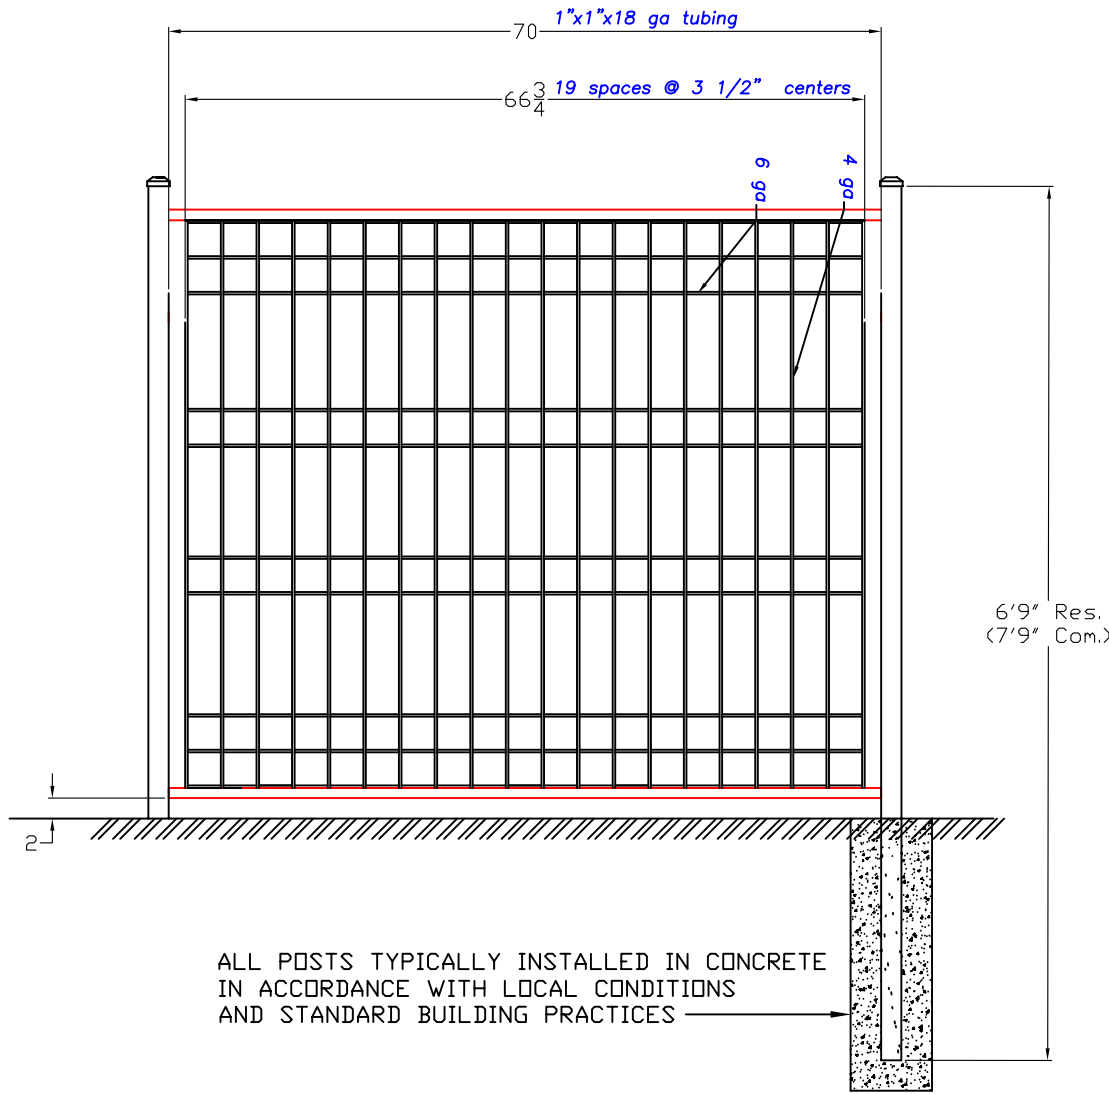

Jerith®
Manufacturing Co., Inc.
14400 McNulty Rd. Philadelphia, PA 19154
Tel: (800)344-2242 Fax: (215) 676-9756

Drawing
**JERITH RESIDENTIAL STRENGTH
ORNAMENTAL STEEL FENCE
GAUGE- 60" HEIGHT**

Date 1 JANUARY 2005 Drawing No. **JER6064**
Copyright 2005
This drawing
may not be altered
without the permission of
Jerith Manufacturing Co., Inc.