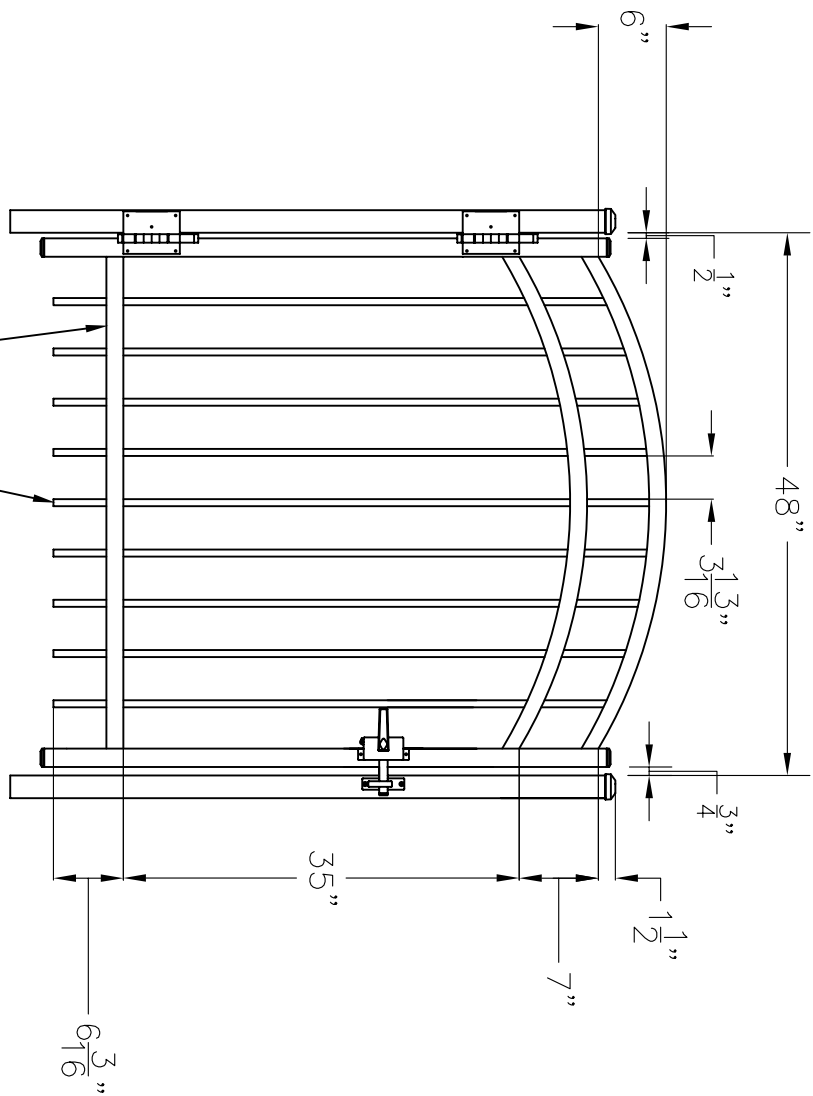

1" X 1-1/2" STRINGER

5/8" SQUARE PICKET

Jeffery
Manufacturing Co., Inc.
Philadelphia, PA 19154
(800)344-2242

Residential ACCENT GATE
STYLE #202
48" HIGH X 48" WIDE

Copyright 2004
The drawing
may be used
without permission of
Jeffery Manufacturing Co., Inc.
Date September 2004
Drawing No. RS48U20248