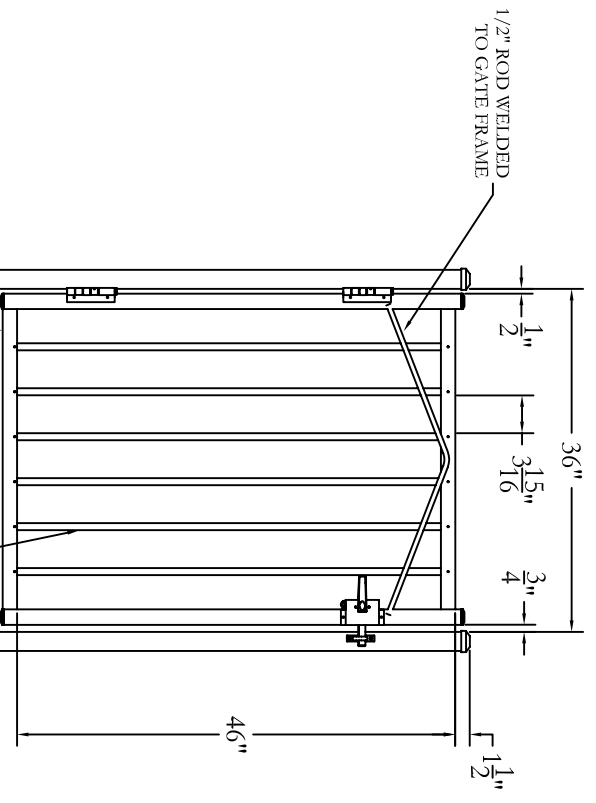

DATE	DESCRIPTION	BY	CHECKED
NC	INITIAL RELEASE		

Youth
 Manufacturing Co., Inc.
 Philadelphia, PA 19154
 (800) 344-2242

DRAWING:
OVATTON GATE
48" HIGH X 36" WIDE

SIZE	DWG NO.	REV
D	OY48U36	NC
SCALE	DATE	SHEET
	2-25-04	1 OF 1